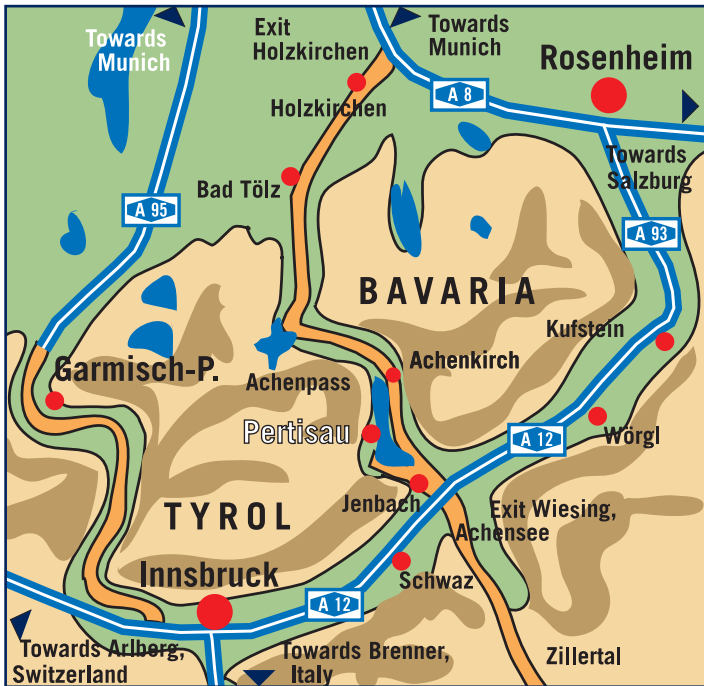

Good for you.

Heading towards your holidays – with the right directions.

By car

If you have a route guidance system please insert "Pertisau Landstraße" as destination or the following coordinates:
Latitude 47.442154°, Longitude 11.703732°.

From Germany (toll-free):

Take the A8 towards Salzburg; exit at Holzkirchen. Continue via Achen Pass and Maurach until you reach Pertisau.

From Germany (with tolls):

Take the A12 towards Kufstein; continue on the Inntal motorway (Inntalautobahn) towards Innsbruck / Brenner; exit at Wiesing. Continue via Jenbach until you reach Pertisau. At the first roundabout, take exit towards Achensee and follow the signs until you reach Pertisau.

From Switzerland / Italy:

Take the Arlberg / Brenner Pass towards Innsbruck; exit at Wiesing. Continue via Jenbach until you reach Pertisau.

Directions in Pertisau

In Pertisau, take the main street to the hotel.