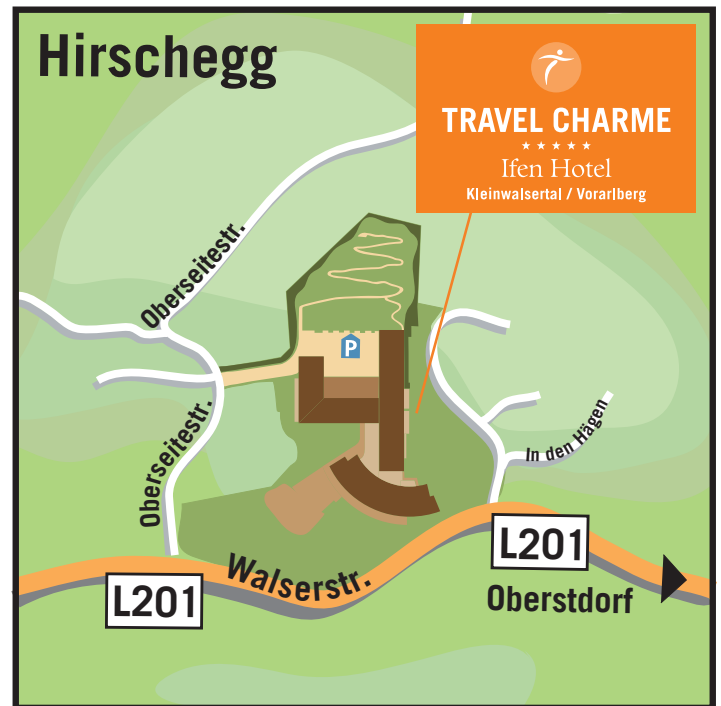

Good for you.

  
**TRAVEL CHARME**  
\*\*\*\*\*  
Ifen Hotel  
Kleinwalsertal / Vorarlberg

### Arrival by car

*The Kleinwalsertal is in the north-west of Austria and can be reached by car only via Oberstdorf (Bavaria/Germany):*

Take the A7 towards Füssen until you reach the Dreieck Allgäu exit, continue along the A980 towards Lindau. Exit the A980 at the Waltenhofen junction (Oberstdorf exit), continue along the B19 (express highway up to Sonthofen) until you reach Oberstdorf. At the first roundabout, take the exit towards the Kleinwalsertal and continue straight on until Hirschegg (L201 from the border onwards)

### Arrival in Hirschegg

After arrival in Hirschegg, turn right into the Oberseitestraße. The hotel is on the right-hand side.  
If your car has a navigation system please type as the destination „Hirschegg, Oberseitestraße“ or the coordinates: Degree of latitude N 47'20.963, Meridian: E 010 10.293.

### Arrival by train

The nearest train station is Oberstdorf. From there, you can take the Walserbus (public bus service) or a taxi to Hirschegg. Or you can make use of our pick-up service (on request, at a fee).